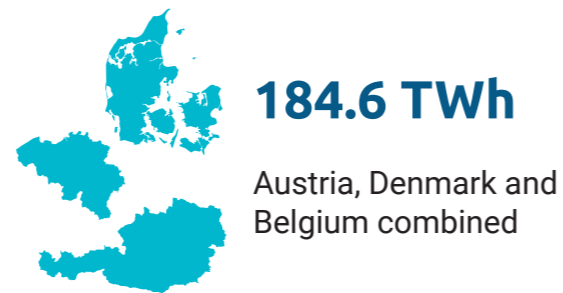

MINIMIZE DATA CENTER WASTAGE TO MAXIMIZE PERFORMANCE

Energy usage at data centers

1 data center could power 50 homes

By 2030 data center energy consumption will multiply by a factor of 15

CONSUME LESS. REDUCE COSTS. ACHIEVE MORE.