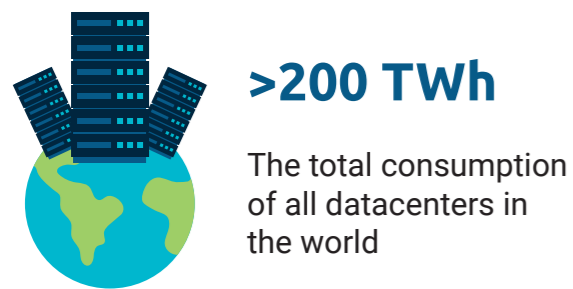

MINIMIZE DATA CENTER WASTAGE TO MAXIMIZE PERFORMANCE

Energy usage at data centers

1 data center could power 50 homes

By 2030 data center energy consumption will multiply by a factor of 15

CONSUME LESS. REDUCE COSTS. ACHIEVE MORE.