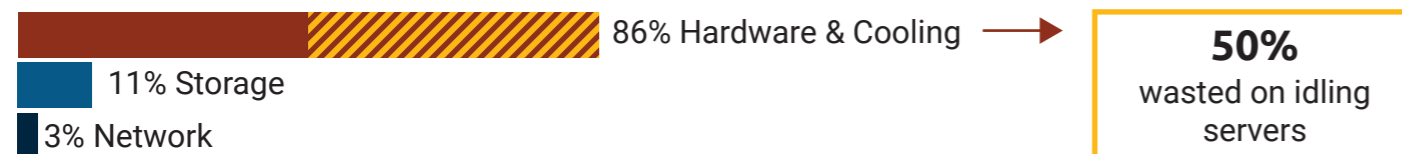

MINIMIZE DATA CENTER WASTAGE TO MAXIMIZE PERFORMANCE

Energy usage at data centers

1 data center could power 50 homes

By 2030 data center energy consumption will multiply by a factor of 15

CONSUME LESS. REDUCE COSTS. ACHIEVE MORE.